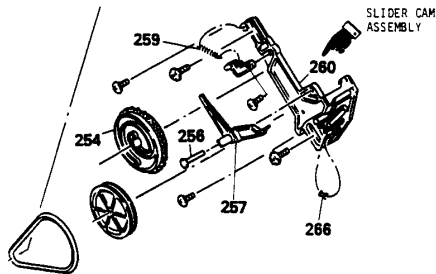

SONY

Hi-Fi Products
Service Bulletin

Model: DTC-75ES/700

No.160

Subject: No Loading, No Eject

Date: January 7, 1991

Symptom:
(65)

Cassette cannot be loaded or ejected. Slider Cam breaks when cassette is forcibly loaded.

Solution: If this symptom occurs, replace Slider Cam with improved Slider Assembly.

Description	Part Number
Slider Assembly	X-3362-656-1

Applicable Serial Numbers:

DTC-75ES (U) up to 805,100

DTC-700 (U) up to 805,500

Reference: AU90042

PRINTED IN U.S.A.
CSA-131290-9

CSA-13 DAT